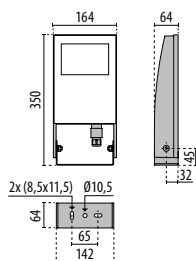

SPIDER+ 20

design by GIORGIO LODI

LED floodlight for indoor and outdoor lighting, comprising:

- → Die-cast aluminium housing chemically pre-treated and painted with polyester powder coating
- → Extra-clear flat tempered glass diffuser internally screen-printed
- → Diffuser permanently sealed to the housing through a high temperature resistant silicone glue
- → Extra pure polished aluminium reflectors
- → Anti-ageing silicone gasket
- → Electrical connection through an IP68 quick external socket-plug connector that makes it possible to connect it to the network without opening the lighting element, made of techno-polymer, 3 poles x 1.5/2.5 mm², for wires ø 8 - ø 12 mm
- → Luminaire designed to operate with two

predetermined power levels that can be selected by the user with the external button

- → Stainless steel external screws
- → Cataphoretic process polyester powder-coated steel bracket with simplified mounting system
- → Complete with magnetic level to be placed on the bracket at the time of mounting
- → The luminous flux data shown refers to the maximum power
- → Photometric data measure according to UNI EN 13032-4 and IES LM-79-08

● BK-81 / Black / Textured

Please visit our web site
www.performanceinlighting.com
for the latest updated versions available.