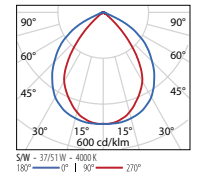

predetermined power levels that can be selected by the user with the external button

- Stainless steel external screws
- Cataphoretic process polyester powder-coated steel bracket with simplified mounting system
- Complete with magnetic level to be placed on the bracket at the time of mounting
- The luminous flux data shown refers to the maximum power
- Photometric data measure according to UNI EN 13032-4 and IES LM-79-08

● BK-81 / Black / Textured

Please visit our web site
www.performanceinlighting.com
 for the latest updated versions available.

37 W

51 W

SPIDER+ 20 S/W

IK05 0.8J xx3

WATTAGE	CLASS	CR	KELVIN	COS θ ≥ 0.9	OPTIC	OPTIC BEAM	LIGHTSOURCE LUMEN OUTPUT	LUMINAIRE LUMEN OUTPUT	L	B	LIFETIME	COLOUR/ RAL	PART NUMBER	EURO
Power LED 220-240 V 50/60 Hz														
37/51 W	I	-	80	4000	✓	S/W	-	6967 lm	6179 lm	70	10	70000 h	● 3106050	99,00
37/51 W	I	-	80	3000	✓	S/W	-	6677 lm	5921 lm	70	10	70000 h	● 3106051	99,00

SPIDER+ 20 A/EW

IK05 0.8J xx3

WATTAGE	CLASS	CR	KELVIN	COS θ ≥ 0.9	OPTIC	OPTIC BEAM	LIGHTSOURCE LUMEN OUTPUT	LUMINAIRE LUMEN OUTPUT	L	B	LIFETIME	COLOUR/ RAL	PART NUMBER	EURO
Power LED 220-240 V 50/60 Hz														
37/51 W	I	-	80	4000	✓	A35/EW	-	6967 lm	6005 lm	70	10	70000 h	● 3106052	99,00
37/51 W	I	-	80	3000	✓	A35/EW	-	6677 lm	5754 lm	70	10	70000 h	● 3106053	99,00