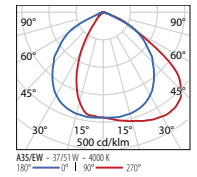

predetermined power levels that can be selected by the user with the external button

- Stainless steel external screws
- Cataphoretic process polyester powder-coated steel bracket with simplified mounting system
- Complete with magnetic level to be placed on the bracket at the time of mounting
- The luminous flux data shown refers to the maximum power
- Photometric data measure according to UNI EN 13032-4 and IES LM-79-08

● BK-81 / Black / Textured

Please visit our web site
www.performanceinlighting.com
 for the latest updated versions available.

37 W

51 W

SPIDER+ 20 S/W

IK05 0.8J xx3

WATTAGE	CLASS	CR	KELVIN	COS θ ≥ 0.9	OPTIC	OPTIC BEAM	LIGHTSOURCE LUMEN OUTPUT	LUMINAIRE LUMEN OUTPUT	L	B	LIFETIME	COLOUR/ RAL	PART NUMBER	EURO
Power LED 220-240 V 50/60 Hz														
37/51 W	I	-	80	4000	✓	S/W	-	6967 lm	6179 lm	70	10	70000 h	● 3106050	99,00
37/51 W	I	-	80	3000	✓	S/W	-	6677 lm	5921 lm	70	10	70000 h	● 3106051	99,00

SPIDER+ 20 A/EW

IK05 0.8J xx3

WATTAGE	CLASS	CR	KELVIN	COS θ ≥ 0.9	OPTIC	OPTIC BEAM	LIGHTSOURCE LUMEN OUTPUT	LUMINAIRE LUMEN OUTPUT	L	B	LIFETIME	COLOUR/ RAL	PART NUMBER	EURO
Power LED 220-240 V 50/60 Hz														
37/51 W	I	-	80	4000	✓	A35/EW	-	6967 lm	6005 lm	70	10	70000 h	● 3106052	99,00
37/51 W	I	-	80	3000	✓	A35/EW	-	6677 lm	5754 lm	70	10	70000 h	● 3106053	99,00