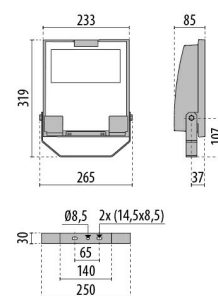

GUELL 1 S/W

Part number	3115049
Lampholder:	LED
Light source:	LED
Wattage:	51 W
Finishing:	GR-94 / Metallic grey / Textured
Insulation class:	I
IP degree of protection:	IP66
IK-J-xxIP:	IK07 3J xx5
CRI:	80
Colour temperature:	4000
Power factor / COS Φ:	0.9
Optic:	Symmetric Wide optics
Lightsource lumen output (lm):	8099 lm
Luminaire lumen output (lm):	6860 lm
L:	L90
B:	B20
Lifetime:	80000 h
Min. ambient temperature (°C):	-20
Max. ambient temperature (°C):	35
IPEA* (road lighting):	A7+
IPEA* (large areas, roundabouts):	A8+
IPEA* (cycle-pedestrian):	A6+
IPEA* (green areas):	A6+
IPEA* (historic city centers):	A11+
Luminous Intensity Class:	G*6

Photometric data

Technical drawings

OPTIONAL ACCESSORIES

GUELL 1

14172902
Protective grid GUELL 1

14174220
Connection box IP 66

14173394
Wall support 500 mm/19.69" GUELL
1/2

Metallic grey