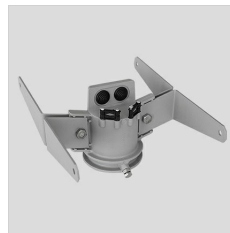

GUELL 1 S/W

Part number	3115049
Lampholder:	LED
Light source:	LED
Wattage:	51 W
Finishing:	GR-94 / Metallic grey / Textured
Insulation class:	I
IP degree of protection:	IP66
IK-J-xxIP:	IK07 3J xx5
CRI:	80
Colour temperature:	4000
Power factor / COS Φ:	0.9
Optic:	Symmetric Wide optics
Lightsource lumen output (lm):	8099 lm
Luminaire lumen output (lm):	6860 lm
L:	L90
B:	B20
Lifetime:	80000 h
Min. ambient temperature (°C):	-20
Max. ambient temperature (°C):	35
IPEA* (road lighting):	A7+
IPEA* (large areas, roundabouts):	A8+
IPEA* (cycle-pedestrian):	A6+
IPEA* (green areas):	A6+
IPEA* (historic city centers):	A11+
Luminous Intensity Class:	G*6

Description

- LED floodlight for indoor and outdoor, comprising:
- Die-cast aluminium housing, polyester powder coat finish ISO 9227/12944 - ISO 9223 (C5)
 - Extra clear, toughened, flat glass diffuser
 - High-performance polished, oxidised, iridescence-free, aluminium reflector (Al 99.99)
 - Anti-ageing custom moulded silicone sealing gasket(s)
 - Cable gland M20x1.5 for cables \varnothing 10- \varnothing 14 mm
 - Stainless steel locking hardware
 - Fully integrated stainless steel aluminium spring clips
 - Powder-coated steel tiltable bracket
 - Openable and maintainable luminaire (future-proof)
 - Dimmable ballast available. Consult factory
 - Other colour temperatures (CCT) and colour rendering index (CRI) options available.
- Consult factory
- Photometric data measure according to UNI EN 13032-4 and IES LM-79-08
 - Design by GIORGIO LODI

Photometric data

Technical drawings

OPTIONAL ACCESSORIES

GUELL 1

14172902
Protective grid GUELL 1

14174220
Connection box IP 66

14173394
Wall support 500 mm/19.69" GUELL
1/2

Metallic grey

14173494
Wall support 1000 mm/39.37" GUELL
1/2

Metallic grey

14453194
Single pole top support GUELL 1

Metallic grey

14453294
Double pole top support GUELL 1

Metallic grey

GUELL 1 A/W - GUELL 1 S/W

14173294
Soft glass GUELL 1