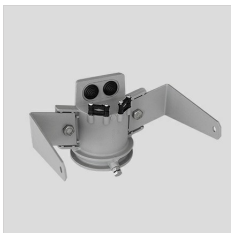

GUELL 1 S/W

Part number	3115049
Lampholder:	LED
Light source:	LED
Wattage:	51 W
Finishing:	GR-94 / Metallic grey / Textured
Insulation class:	I
IP degree of protection:	IP66
IK-J-xxIP:	IK07 3J xx5
CRI:	80
Colour temperature:	4000
Power factor / COS Φ:	0.9
Optic:	Symmetric Wide optics
Lightsource lumen output (lm):	8099 lm
Luminaire lumen output (lm):	6860 lm
L:	L90
B:	B20
Lifetime:	80000 h
Min. ambient temperature (°C):	-20
Max. ambient temperature (°C):	35
IPEA* (road lighting):	A7+
IPEA* (large areas, roundabouts):	A8+
IPEA* (cycle-pedestrian):	A6+
IPEA* (green areas):	A6+
IPEA* (historic city centers):	A11+
Luminous Intensity Class:	G*6

Description

- LED floodlight for indoor and outdoor, comprising:
- Die-cast aluminium housing, polyester powder coat finish ISO 9227/12944 - ISO 9223 (C5)
 - Extra clear, toughened, flat glass diffuser
 - High-performance polished, oxidised, iridescence-free, aluminium reflector (Al 99.99)
 - Anti-ageing custom moulded silicone sealing gasket(s)
 - Cable gland M20x1.5 for cables \varnothing 10- \varnothing 14 mm
 - Stainless steel locking hardware
 - Fully integrated stainless steel aluminium spring clips
 - Powder-coated steel tiltable bracket
 - Openable and maintainable luminaire (future-proof)
 - Dimmable ballast available. Consult factory
 - Other colour temperatures (CCT) and colour rendering index (CRI) options available.
- Consult factory
- Photometric data measure according to UNI EN 13032-4 and IES LM-79-08
 - Design by GIORGIO LODI

Photometric data

Technical drawings

OPTIONAL ACCESSORIES

GUELL 1

14172902
Protective grid GUELL 1

14174220
Connection box IP 66

14173394
Wall support 500 mm/19.69" GUELL
1/2

Metallic grey

14173494
Wall support 1000 mm/39.37" GUELL
1/2

Metallic grey

14453194
Single pole top support GUELL 1

Metallic grey

14453294
Double pole top support GUELL 1

Metallic grey

GUELL 1 A/W - GUELL 1 S/W

14173294
Soft glass GUELL 1